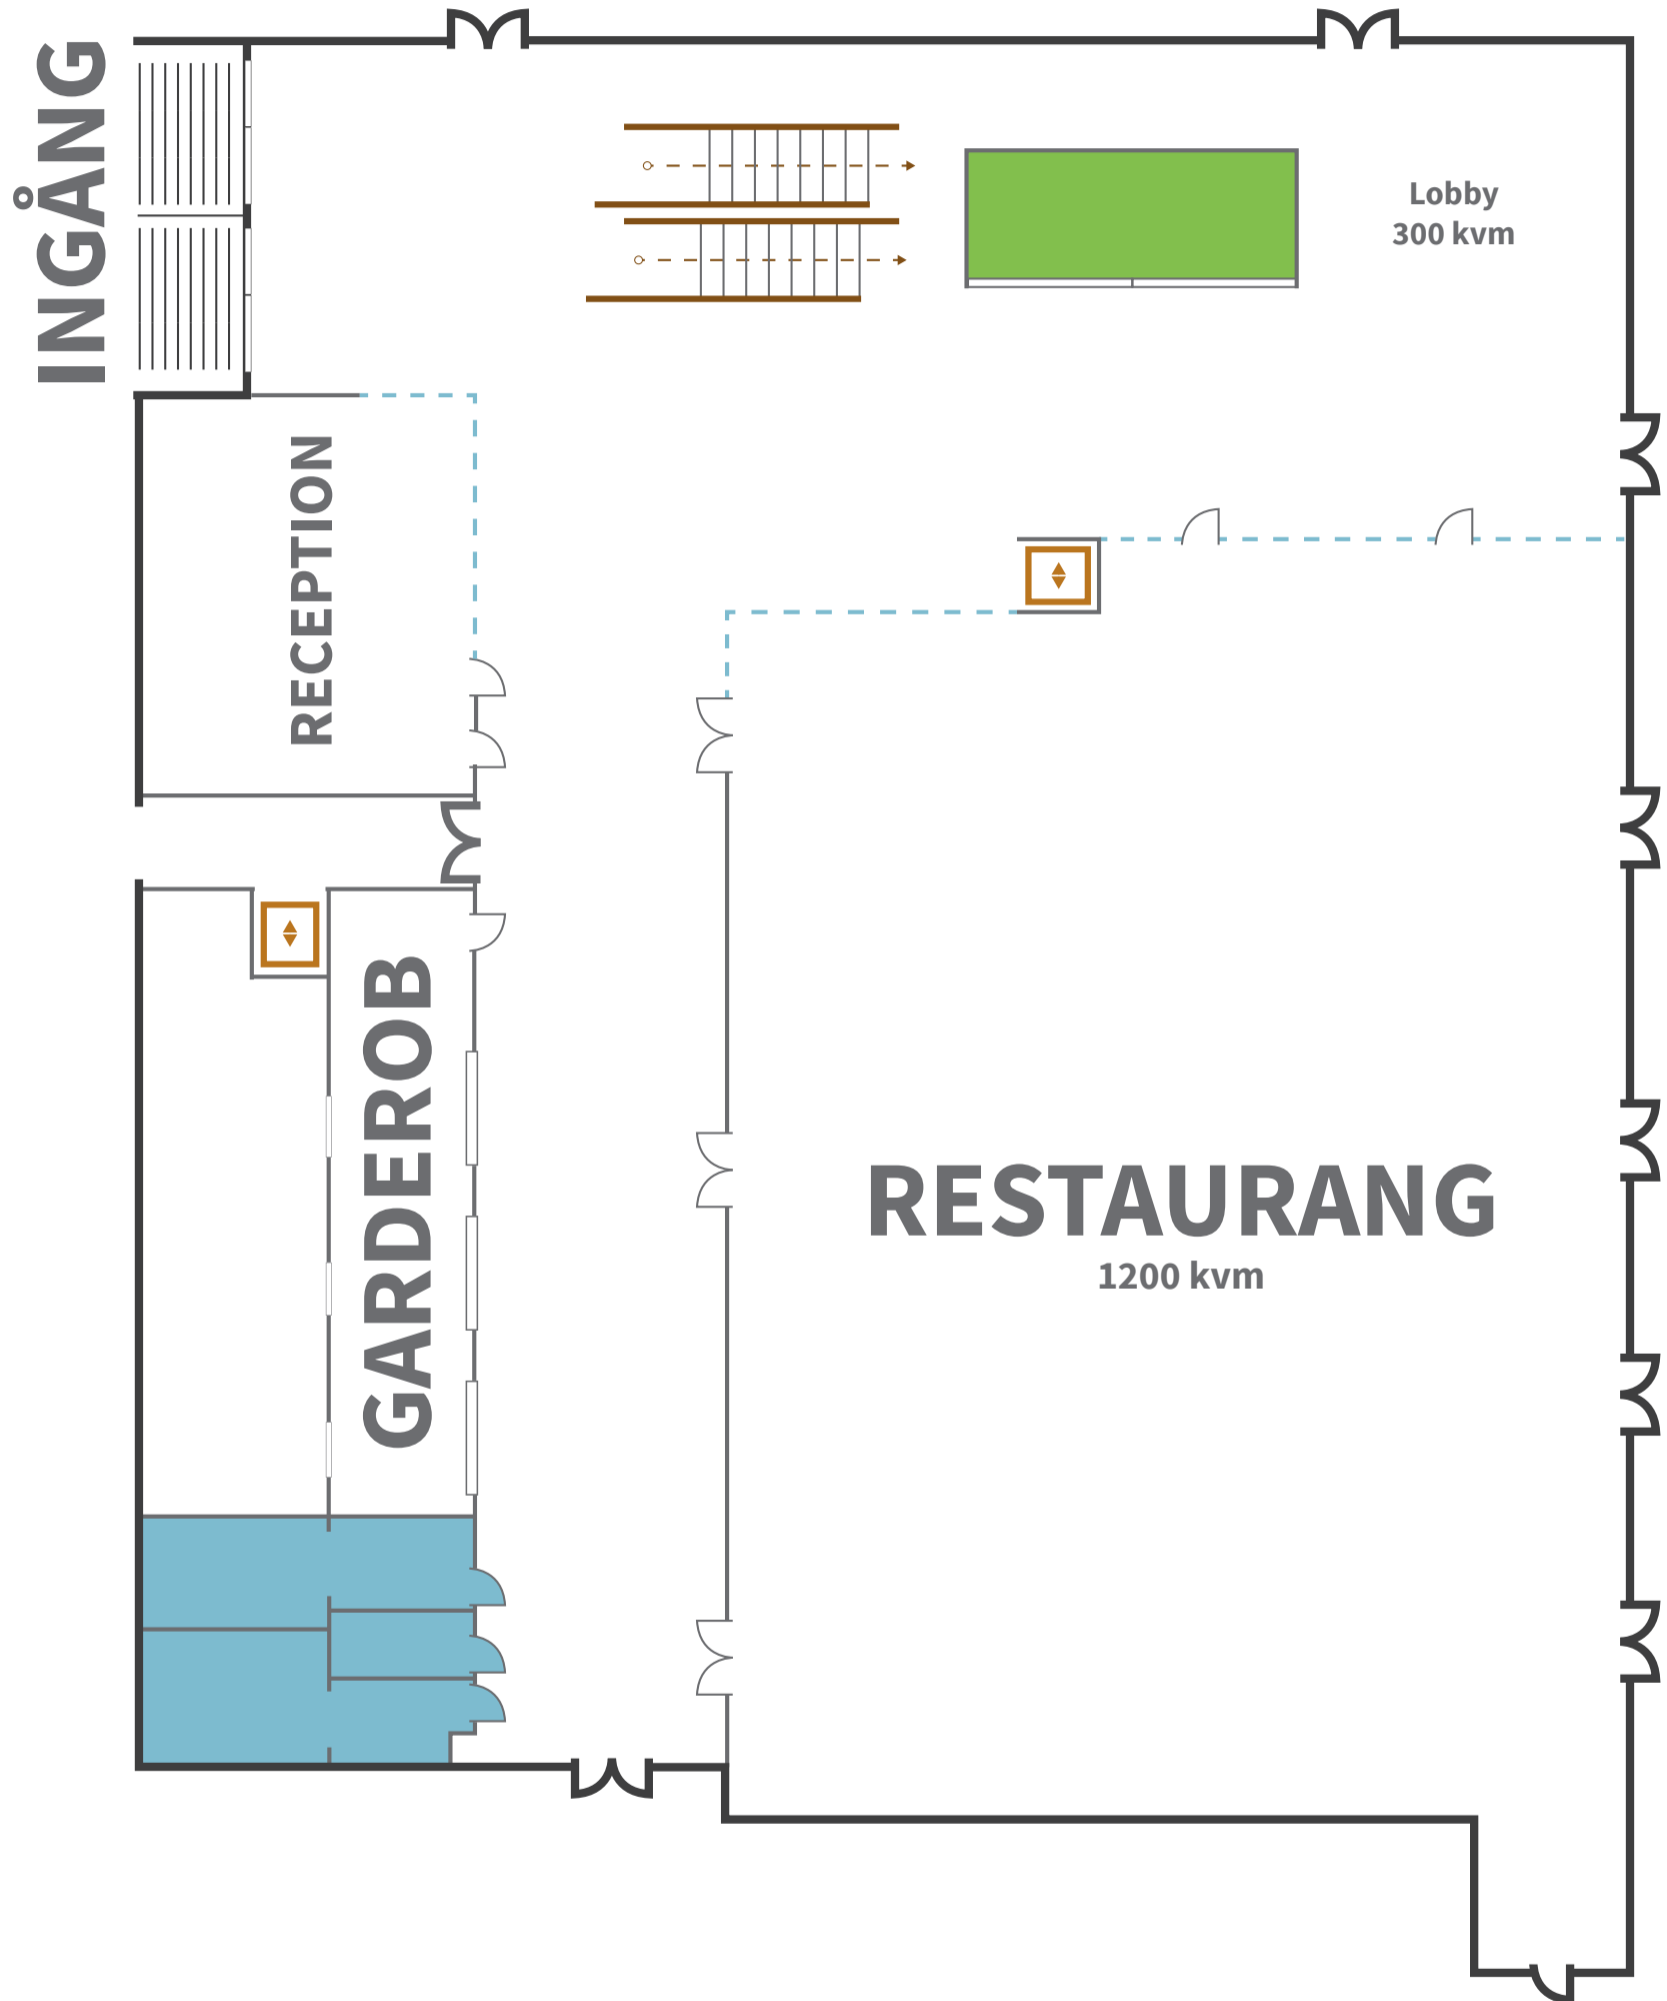

KARLSTAD
CONGRESS
CULTURE
CENTRE

MAPS OF THE
HOUSE

PLAN 1

KARLSTAD
CONGRESS
CULTURE
CENTRE

PLAN 3

KARLSTAD
CONGRESS
CULTURE
CENTRE

PLAN 4

 Toalett

 Utgång

 Flyttbara väggar

 Bar

 Passage

 Rulltrappan

 Hiss

KARLSTAD
CONGRESS
CULTURE
CENTRE

PLAN 5